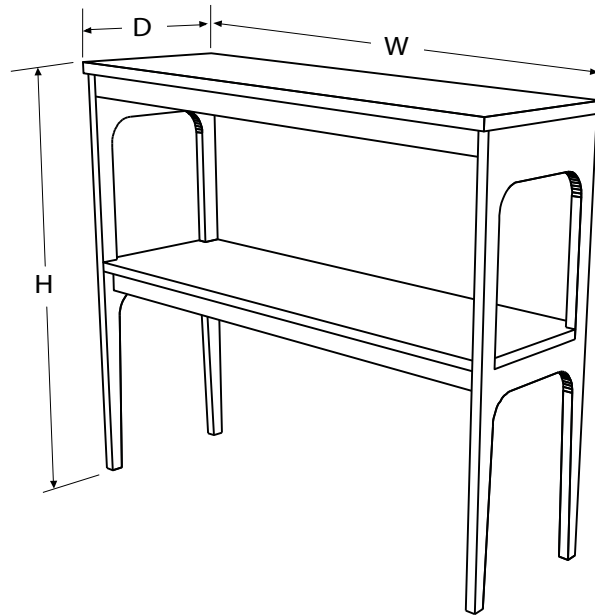

# The Bennet Console

## Standard Dimensions

Depth (D)	Width (W)	Height (H)
14"	28, 38"	35"

Custom widths available on request.

### Options:

- 4" high drawer below counter
- Pair of removable wooden drawer dividers
- Rack for wine bottles in place of bottom shelf
  - 38" model holds 9 bottles (.75L or 1.5L)
  - 28" model holds 6 bottles